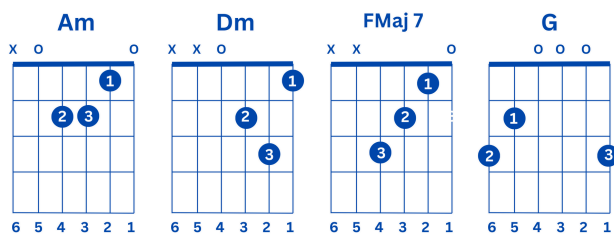

Shape Of You Chords - Ed Sheeran

Chords Used:

Capo @4th fret

Strumming Pattern:

D-UD-D

[Verse 1]

Am **Dm**

The club isn't the best place to find a lover

F **G**

So the bar is where I go

Am **Dm**

Me and my friends at the table doing shots

F **G**

Drinking faster and then we talk slow

Am **Dm**

And you come over and start up a conversation with just me

[Chorus]

Am Dm F

I'm in love with the shape of you

G Am

We push and pull like a magnet do

Dm **F**

Although my heart is falling too

G